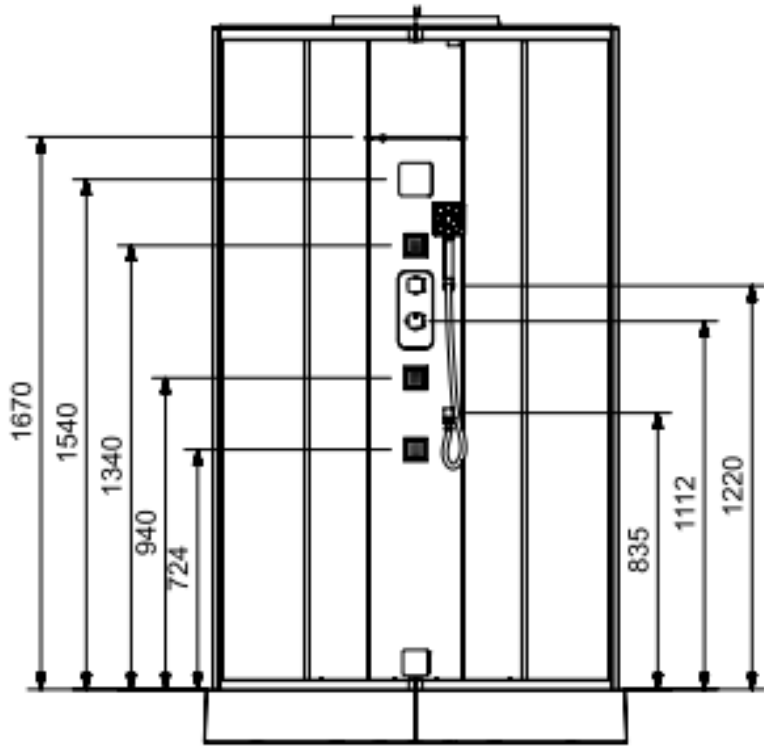

<b>Range Name</b>	Oasis steam & shower cabin
<b>Category</b>	Jaquar Steam cabin
<b>Code:</b>	JSC-WHT-OASIS9090

Image is only for illustration purpose

<b>Size (mm):</b>	900 x 900 x 2160	<b>Features</b>	ACP roof
<b>Material:</b>	ACP + Glass +Acrylic		Maze prime overhead shower
<b>Steam Generator:</b>	4 KW		Aquamax 3 way thermostatic diverter
<b>Accessories Included:</b>	-		Brass body Jets
			Maze hand shower
			Glass Shelf
			Descaling function
			Chromotherapy light
			Temperature sensor
			Shower tray with PU coating
			Auto filling
			Auto Drain
			Bluetooth with speakers
			IP 67 Digital touchpad
			6 mm Anti-Limescale glass
			Aromatherapy
			Remote for chromotherapy light

<b>Range Name</b>	Oasis steam & shower cabin
<b>Category</b>	Jaquar Steam cabin
<b>Code:</b>	JSC-WHT-OASIS1010

Image is only for illustration purpose

<b>Size (mm):</b>	1000 x 1000 x 2160	<b>Features</b>	ACP roof
<b>Material:</b>	ACP + Glass +Acrylic		Maze prime overhead shower
<b>Steam Generator:</b>	4 KW		Aquamax 3 way thermostatic diverter
<b>Accessories Included:</b>	-		Brass body Jets
			Maze hand shower
			Glass Shelf
			Descaling function
			Chromotherapy light
			Temperature sensor
			Shower tray with PU coating
			Auto filling
			Auto Drain
			Bluetooth with speakers
			IP 67 Digital touchpad
			6 mm Anti-Limescale glass
			Aromatherapy
			Remote for chromotherapy light