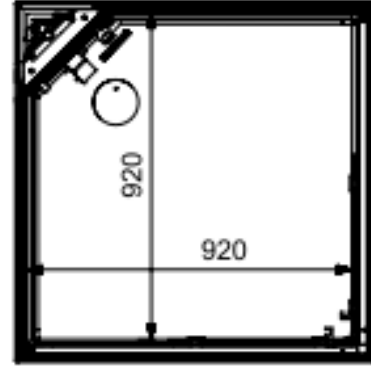

<b>Range Name</b>	Oasis steam & shower cabin
<b>Category</b>	Jaquar Steam cabin
<b>Code:</b>	JSC-WHT-OASIS9090

Image is only for illustration purpose

<b>Size (mm):</b>	900 x 900 x 2160	<b>Features</b>	ACP roof
<b>Material:</b>	ACP + Glass +Acrylic		Maze prime overhead shower
<b>Steam Generator:</b>	4 KW		Aquamax 3 way thermostatic diverter
<b>Accessories Included:</b>	-		Brass body Jets
			Maze hand shower
			Glass Shelf
			Descaling function
			Chromotherapy light
			Temperature sensor
			Shower tray with PU coating
			Auto filling
			Auto Drain
			Bluetooth with speakers
			IP 67 Digital touchpad
			6 mm Anti-Limescale glass
			Aromatherapy
			Remote for chromotherapy light

<b>Range Name</b>	Oasis steam & shower cabin
<b>Category</b>	Jaquar Steam cabin
<b>Code:</b>	JSC-WHT-OASIS1010

Image is only for illustration purpose

<b>Size (mm):</b>	1000 x 1000 x 2160	<b>Features</b>	ACP roof
<b>Material:</b>	ACP + Glass +Acrylic		Maze prime overhead shower
<b>Steam Generator:</b>	4 KW		Aquamax 3 way thermostatic diverter
<b>Accessories Included:</b>	-		Brass body Jets
			Maze hand shower
			Glass Shelf
			Descaling function
			Chromotherapy light
			Temperature sensor
			Shower tray with PU coating
			Auto filling
			Auto Drain
			Bluetooth with speakers
			IP 67 Digital touchpad
			6 mm Anti-Limescale glass
			Aromatherapy
			Remote for chromotherapy light