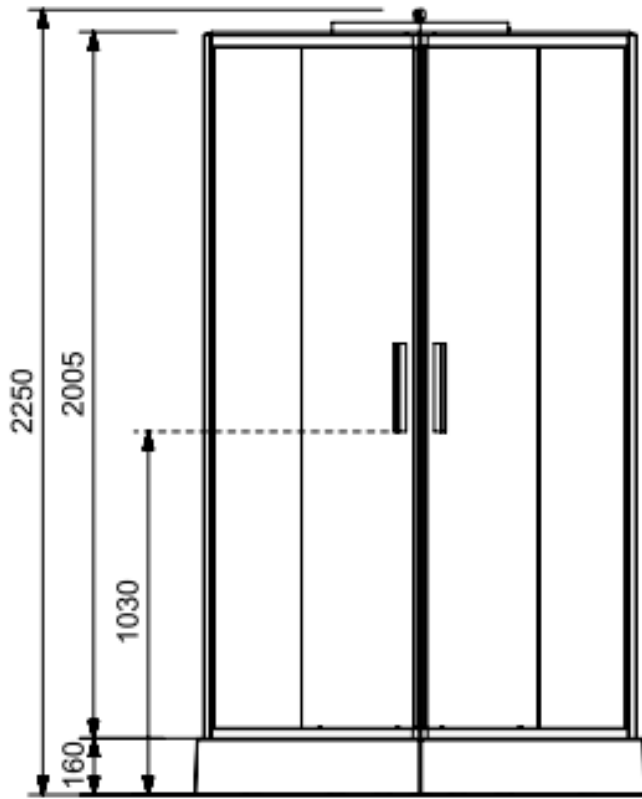

<b>Range Name</b>	Oasis steam & shower cabin
<b>Category</b>	Jaquar Steam cabin
<b>Code:</b>	JSC-WHT-OASIS9090

Image is only for illustration purpose

<b>Size (mm):</b>	900 x 900 x 2160	<b>Features</b>	ACP roof
<b>Material:</b>	ACP + Glass +Acrylic		Maze prime overhead shower
<b>Steam Generator:</b>	4 KW		Aquamax 3 way thermostatic diverter
<b>Accessories Included:</b>	-		Brass body Jets
			Maze hand shower
			Glass Shelf
			Descaling function
			Chromotherapy light
			Temperature sensor
			Shower tray with PU coating
			Auto filling
			Auto Drain
			Bluetooth with speakers
			IP 67 Digital touchpad
			6 mm Anti-Limescale glass
			Aromatherapy
			Remote for chromotherapy light

<b>Range Name</b>	Oasis steam & shower cabin
<b>Category</b>	Jaquar Steam cabin
<b>Code:</b>	JSC-WHT-OASIS1010

Image is only for illustration purpose

<b>Size (mm):</b>	1000 x 1000 x 2160	<b>Features</b>	ACP roof
<b>Material:</b>	ACP + Glass +Acrylic		Maze prime overhead shower
<b>Steam Generator:</b>	4 KW		Aquamax 3 way thermostatic diverter
<b>Accessories Included:</b>	-		Brass body Jets
			Maze hand shower
			Glass Shelf
			Descaling function
			Chromotherapy light
			Temperature sensor
			Shower tray with PU coating
			Auto filling
			Auto Drain
			Bluetooth with speakers
			IP 67 Digital touchpad
			6 mm Anti-Limescale glass
			Aromatherapy
			Remote for chromotherapy light