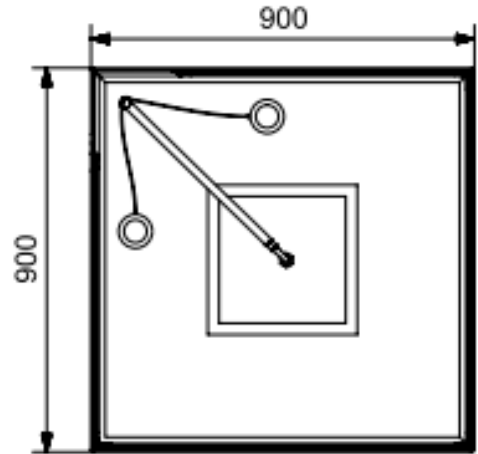

<b>Range Name</b>	Oasis steam & shower cabin
<b>Category</b>	Jaquar Steam cabin
<b>Code:</b>	JSC-WHT-OASIS9090

Image is only for illustration purpose

<b>Size (mm):</b>	900 x 900 x 2160	<b>Features</b>	ACP roof
<b>Material:</b>	ACP + Glass +Acrylic		Maze prime overhead shower
<b>Steam Generator:</b>	4 KW		Aquamax 3 way thermostatic diverter
<b>Accessories Included:</b>	-		Brass body Jets
			Maze hand shower
			Glass Shelf
			Descaling function
			Chromotherapy light
			Temperature sensor
			Shower tray with PU coating
			Auto filling
			Auto Drain
			Bluetooth with speakers
			IP 67 Digital touchpad
			6 mm Anti-Limescale glass
			Aromatherapy
			Remote for chromotherapy light

<b>Range Name</b>	Oasis steam & shower cabin
<b>Category</b>	Jaquar Steam cabin
<b>Code:</b>	JSC-WHT-OASIS1010

Image is only for illustration purpose

<b>Size (mm):</b>	1000 x 1000 x 2160	<b>Features</b>	ACP roof
<b>Material:</b>	ACP + Glass +Acrylic		Maze prime overhead shower
<b>Steam Generator:</b>	4 KW		Aquamax 3 way thermostatic diverter
<b>Accessories Included:</b>	-		Brass body Jets
			Maze hand shower
			Glass Shelf
			Descaling function
			Chromotherapy light
			Temperature sensor
			Shower tray with PU coating
			Auto filling
			Auto Drain
			Bluetooth with speakers
			IP 67 Digital touchpad
			6 mm Anti-Limescale glass
			Aromatherapy
			Remote for chromotherapy light