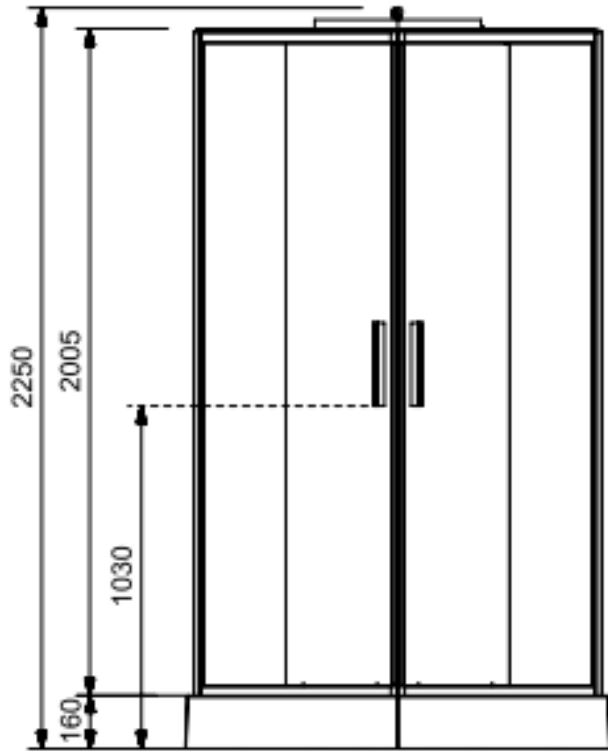

<b>Range Name</b>	Oasis steam & shower cabin
<b>Category</b>	Jaquar Steam cabin
<b>Code:</b>	JSC-WHT-OASIS9090

Image is only for illustration purpose

<b>Size (mm):</b>	900 x 900 x 2160	<b>Features</b>	ACP roof
<b>Material:</b>	ACP + Glass +Acrylic		Maze prime overhead shower
<b>Steam Generator:</b>	4 KW		Aquamax 3 way thermostatic diverter
<b>Accessories Included:</b>	-		Brass body Jets
			Maze hand shower
			Glass Shelf
			Descaling function
			Chromotherapy light
			Temperature sensor
			Shower tray with PU coating
			Auto filling
			Auto Drain
			Bluetooth with speakers
			IP 67 Digital touchpad
			6 mm Anti-Limescale glass
			Aromatherapy
			Remote for chromotherapy light

<b>Range Name</b>	Oasis steam & shower cabin
<b>Category</b>	Jaquar Steam cabin
<b>Code:</b>	JSC-WHT-OASIS1010

Image is only for illustration purpose

<b>Size (mm):</b>	1000 x 1000 x 2160	<b>Features</b>	ACP roof
<b>Material:</b>	ACP + Glass +Acrylic		Maze prime overhead shower
<b>Steam Generator:</b>	4 KW		Aquamax 3 way thermostatic diverter
<b>Accessories Included:</b>	-		Brass body Jets
			Maze hand shower
			Glass Shelf
			Descaling function
			Chromotherapy light
			Temperature sensor
			Shower tray with PU coating
			Auto filling
			Auto Drain
			Bluetooth with speakers
			IP 67 Digital touchpad
			6 mm Anti-Limescale glass
			Aromatherapy
			Remote for chromotherapy light