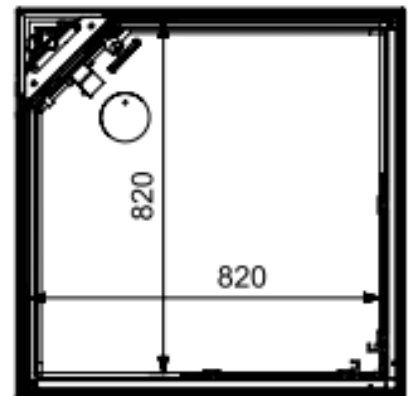

<b>Range Name</b>	Oasis steam & shower cabin
<b>Category</b>	Jaquar Steam cabin
<b>Code:</b>	JSC-WHT-OASIS9090

Image is only for illustration purpose

<b>Size (mm):</b>	900 x 900 x 2160	<b>Features</b>	ACP roof
<b>Material:</b>	ACP + Glass +Acrylic		Maze prime overhead shower
<b>Steam Generator:</b>	4 KW		Aquamax 3 way thermostatic diverter
<b>Accessories Included:</b>	-		Brass body Jets
			Maze hand shower
			Glass Shelf
			Descaling function
			Chromotherapy light
			Temperature sensor
			Shower tray with PU coating
			Auto filling
			Auto Drain
			Bluetooth with speakers
			IP 67 Digital touchpad
			6 mm Anti-Limescale glass
			Aromatherapy
			Remote for chromotherapy light

<b>Range Name</b>	Oasis steam & shower cabin
<b>Category</b>	Jaquar Steam cabin
<b>Code:</b>	JSC-WHT-OASIS1010

Image is only for illustration purpose

<b>Size (mm):</b>	1000 x 1000 x 2160	<b>Features</b>	ACP roof
<b>Material:</b>	ACP + Glass +Acrylic		Maze prime overhead shower
<b>Steam Generator:</b>	4 KW		Aquamax 3 way thermostatic diverter
<b>Accessories Included:</b>	-		Brass body Jets
			Maze hand shower
			Glass Shelf
			Descaling function
			Chromotherapy light
			Temperature sensor
			Shower tray with PU coating
			Auto filling
			Auto Drain
			Bluetooth with speakers
			IP 67 Digital touchpad
			6 mm Anti-Limescale glass
			Aromatherapy
			Remote for chromotherapy light