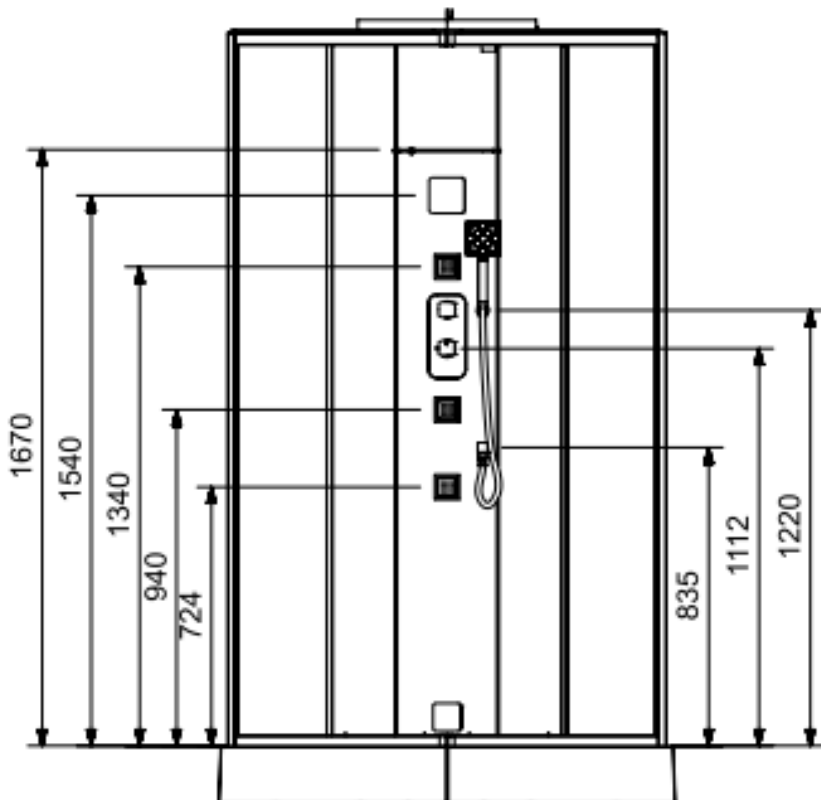

<b>Range Name</b>	Oasis steam & shower cabin
<b>Category</b>	Jaquar Steam cabin
<b>Code:</b>	JSC-WHT-OASIS9090

Image is only for illustration purpose

<b>Size (mm):</b>	900 x 900 x 2160	<b>Features</b>	ACP roof
<b>Material:</b>	ACP + Glass +Acrylic		Maze prime overhead shower
<b>Steam Generator:</b>	4 KW		Aquamax 3 way thermostatic diverter
<b>Accessories Included:</b>	-		Brass body Jets
			Maze hand shower
			Glass Shelf
			Descaling function
			Chromotherapy light
			Temperature sensor
			Shower tray with PU coating
			Auto filling
			Auto Drain
			Bluetooth with speakers
			IP 67 Digital touchpad
			6 mm Anti-Limescale glass
			Aromatherapy
			Remote for chromotherapy light

<b>Range Name</b>	Oasis steam & shower cabin
<b>Category</b>	Jaquar Steam cabin
<b>Code:</b>	JSC-WHT-OASIS1010

Image is only for illustration purpose

<b>Size (mm):</b>	1000 x 1000 x 2160	<b>Features</b>	ACP roof
<b>Material:</b>	ACP + Glass +Acrylic		Maze prime overhead shower
<b>Steam Generator:</b>	4 KW		Aquamax 3 way thermostatic diverter
<b>Accessories Included:</b>	-		Brass body Jets
			Maze hand shower
			Glass Shelf
			Descaling function
			Chromotherapy light
			Temperature sensor
			Shower tray with PU coating
			Auto filling
			Auto Drain
			Bluetooth with speakers
			IP 67 Digital touchpad
			6 mm Anti-Limescale glass
			Aromatherapy
			Remote for chromotherapy light