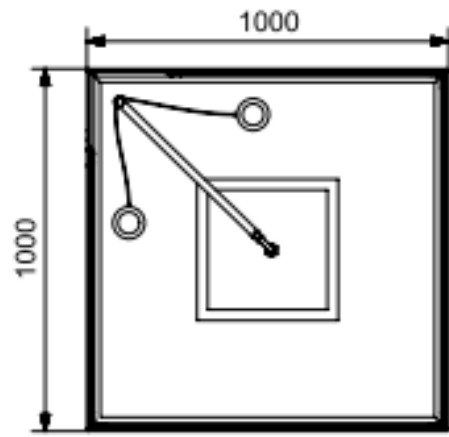

<b>Range Name</b>	Oasis steam & shower cabin
<b>Category</b>	Jaquar Steam cabin
<b>Code:</b>	JSC-WHT-OASIS9090

Image is only for illustration purpose

<b>Size (mm):</b>	900 x 900 x 2160	<b>Features</b>	ACP roof
<b>Material:</b>	ACP + Glass +Acrylic		Maze prime overhead shower
<b>Steam Generator:</b>	4 KW		Aquamax 3 way thermostatic diverter
<b>Accessories Included:</b>	-		Brass body Jets
			Maze hand shower
			Glass Shelf
			Descaling function
			Chromotherapy light
			Temperature sensor
			Shower tray with PU coating
			Auto filling
			Auto Drain
			Bluetooth with speakers
			IP 67 Digital touchpad
			6 mm Anti-Limescale glass
			Aromatherapy
			Remote for chromotherapy light

<b>Range Name</b>	Oasis steam & shower cabin
<b>Category</b>	Jaquar Steam cabin
<b>Code:</b>	JSC-WHT-OASIS1010

Image is only for illustration purpose

<b>Size (mm):</b>	1000 x 1000 x 2160	<b>Features</b>	ACP roof
<b>Material:</b>	ACP + Glass +Acrylic		Maze prime overhead shower
<b>Steam Generator:</b>	4 KW		Aquamax 3 way thermostatic diverter
<b>Accessories Included:</b>	-		Brass body Jets
			Maze hand shower
			Glass Shelf
			Descaling function
			Chromotherapy light
			Temperature sensor
			Shower tray with PU coating
			Auto filling
			Auto Drain
			Bluetooth with speakers
			IP 67 Digital touchpad
			6 mm Anti-Limescale glass
			Aromatherapy
			Remote for chromotherapy light