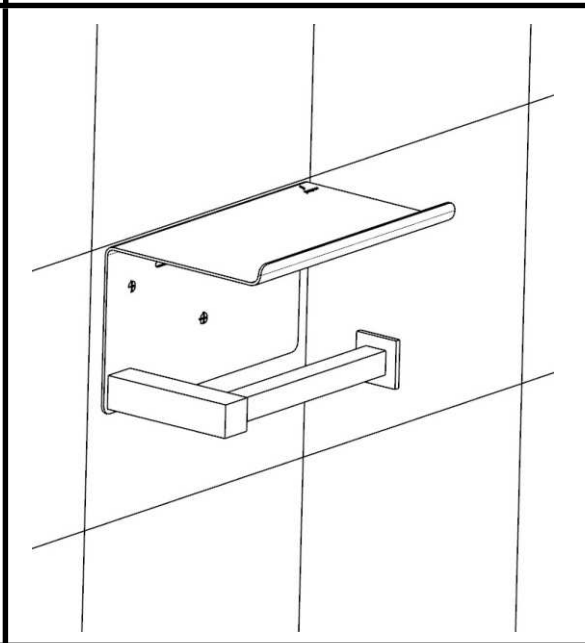

PRODUCT INFORMATION

AKP-35757P

Toilet Roll Holder With Shelf

TECHNICAL DRAWING

HOW TO INSTALL

CLEANING INSTRUCTIONS