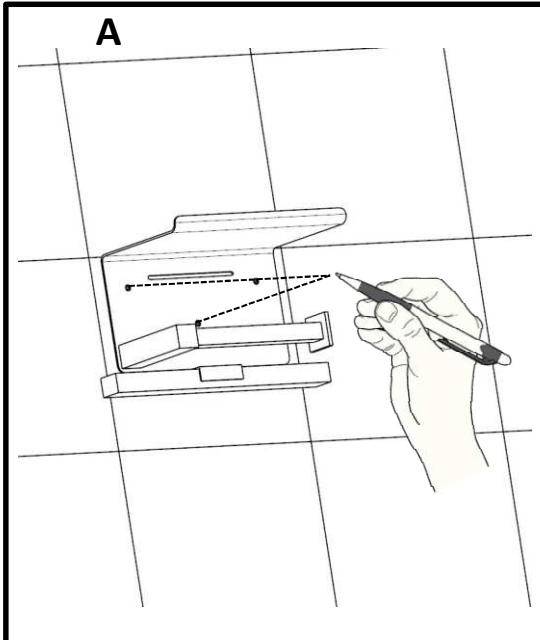

PRODUCT INFORMATION

AKP-35757P

Toilet Roll Holder With Shelf

TECHNICAL DRAWING

HOW TO INSTALL

CLEANING INSTRUCTIONS