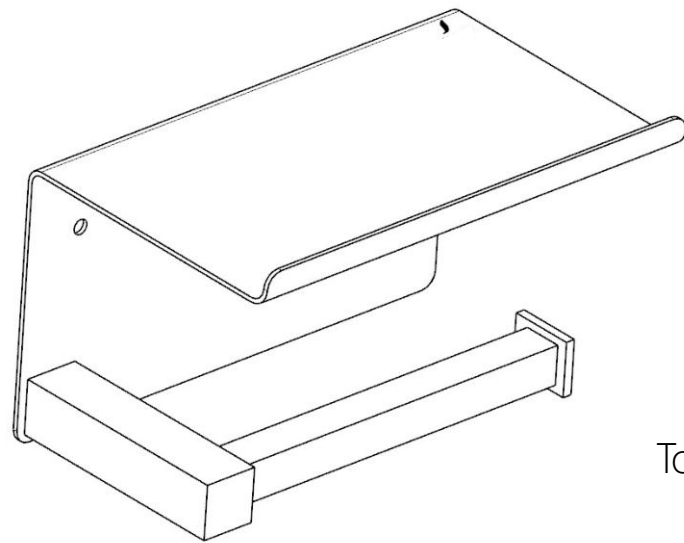

PRODUCT INFORMATION

AKP-35757P

Toilet Roll Holder With Shelf

TECHNICAL DRAWING

HOW TO INSTALL

CLEANING INSTRUCTIONS