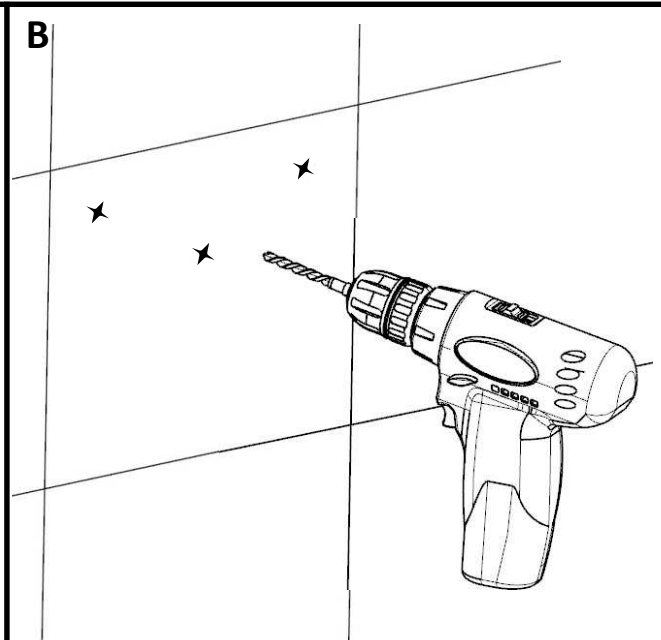

PRODUCT INFORMATION

AKP-35757P

Toilet Roll Holder With Shelf

TECHNICAL DRAWING

HOW TO INSTALL

CLEANING INSTRUCTIONS