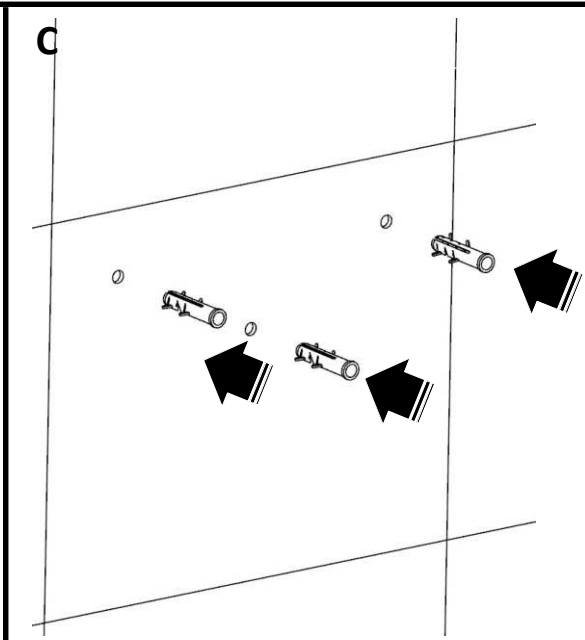

PRODUCT INFORMATION

AKP-35757P

Toilet Roll Holder With Shelf

TECHNICAL DRAWING

HOW TO INSTALL

CLEANING INSTRUCTIONS