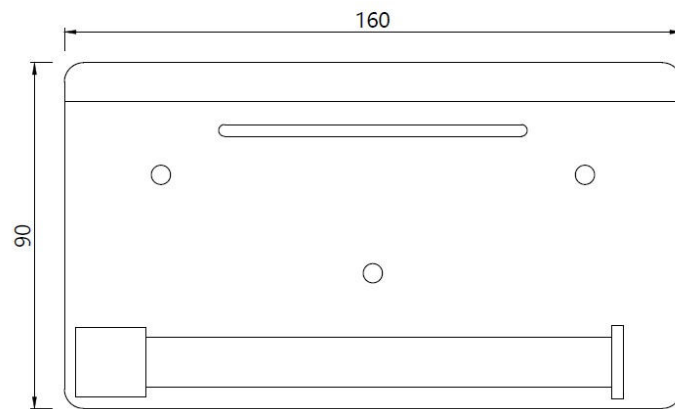

PRODUCT INFORMATION

AKP-35757P

Toilet Roll Holder With Shelf

TECHNICAL DRAWING

HOW TO INSTALL

CLEANING INSTRUCTIONS