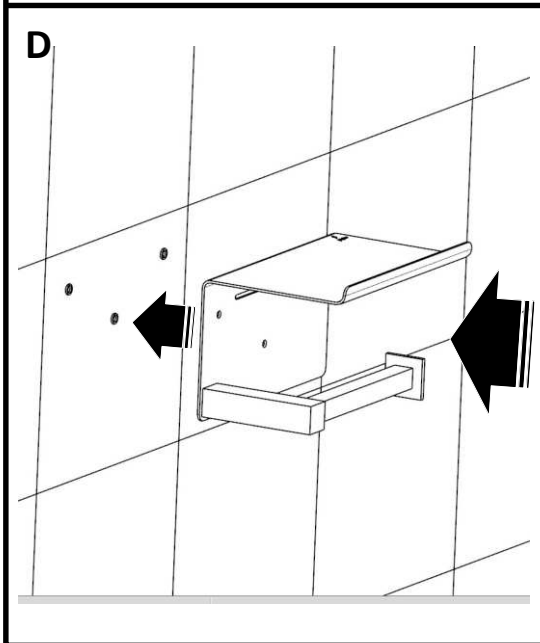

PRODUCT INFORMATION

AKP-35757P

Toilet Roll Holder With Shelf

TECHNICAL DRAWING

HOW TO INSTALL

CLEANING INSTRUCTIONS