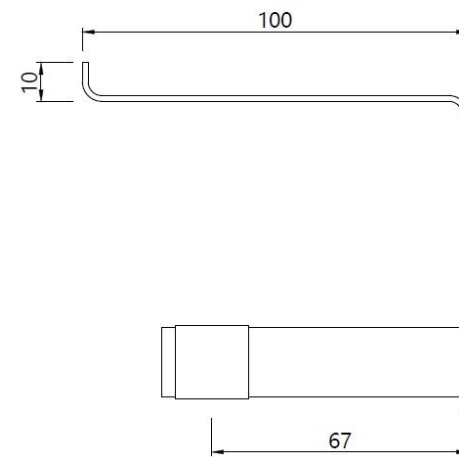

PRODUCT INFORMATION

AKP-35757P

Toilet Roll Holder With Shelf

TECHNICAL DRAWING

HOW TO INSTALL

CLEANING INSTRUCTIONS