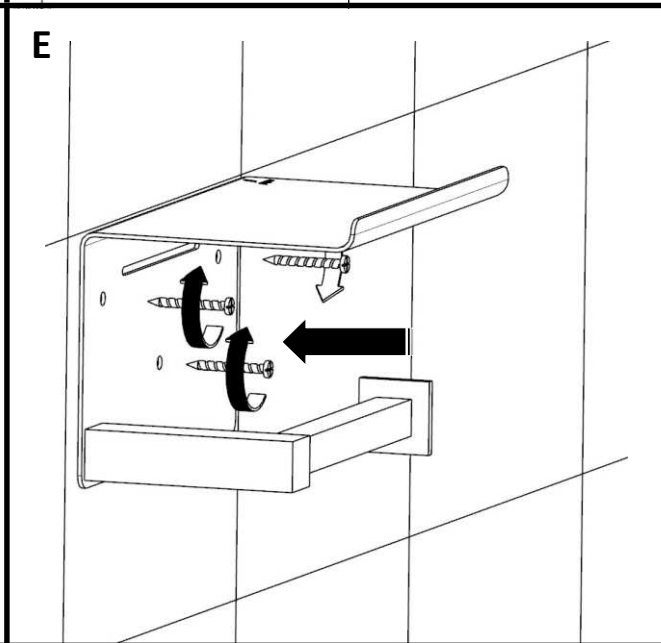

PRODUCT INFORMATION

AKP-35757P

Toilet Roll Holder With Shelf

TECHNICAL DRAWING

HOW TO INSTALL

CLEANING INSTRUCTIONS