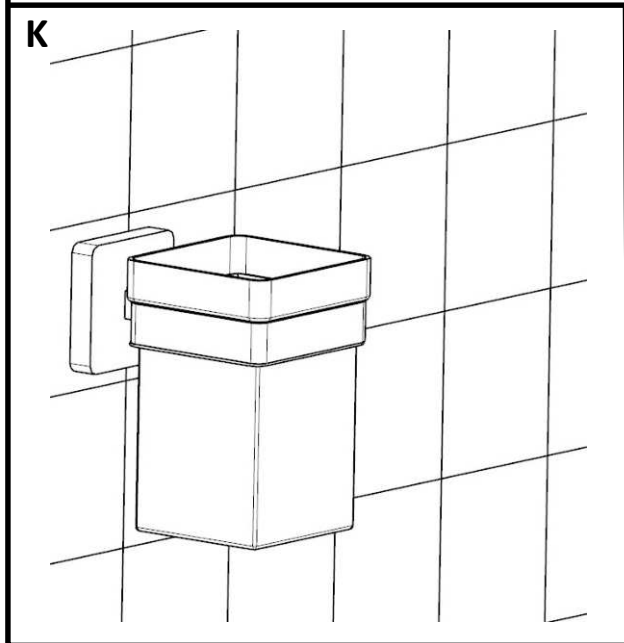

PRODUCT INFORMATION

AKP-35743P

W.C. Brush Holder

TECHNICAL DRAWING

HOW TO INSTALL

HOW TO INSTALL 

CLEANING INSTRUCTIONS