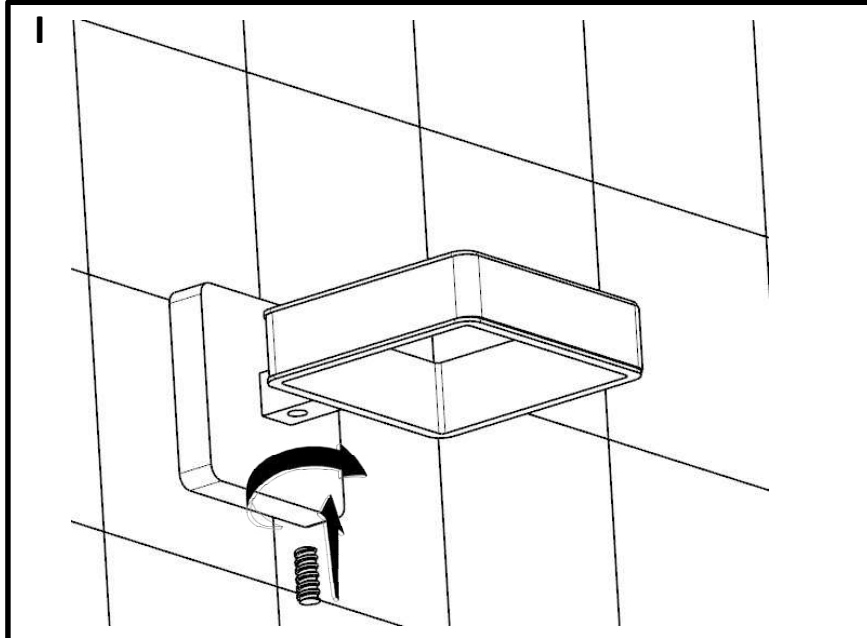

PRODUCT INFORMATION

AKP-35743P

W.C. Brush Holder

TECHNICAL DRAWING

HOW TO INSTALL

HOW TO INSTALL 

CLEANING INSTRUCTIONS