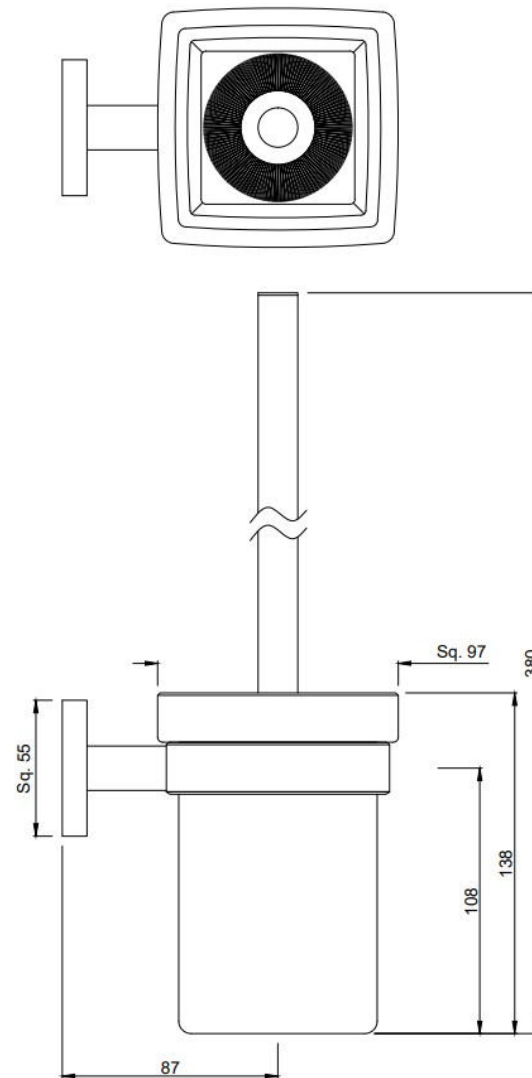

PRODUCT INFORMATION

AKP-35743P

W.C. Brush Holder

TECHNICAL DRAWING

HOW TO INSTALL

HOW TO INSTALL 

CLEANING INSTRUCTIONS