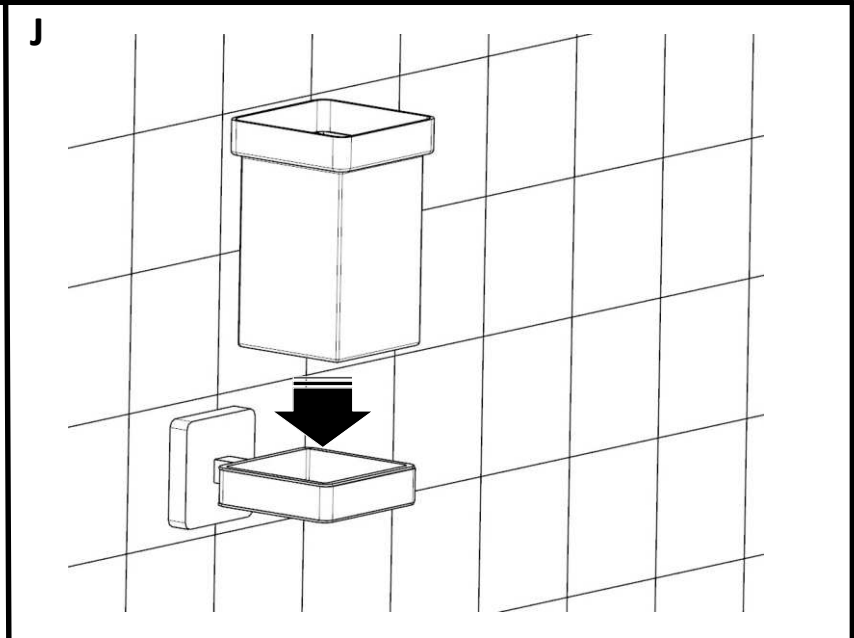

PRODUCT INFORMATION

AKP-35743P

W.C. Brush Holder

TECHNICAL DRAWING

HOW TO INSTALL

HOW TO INSTALL 

CLEANING INSTRUCTIONS