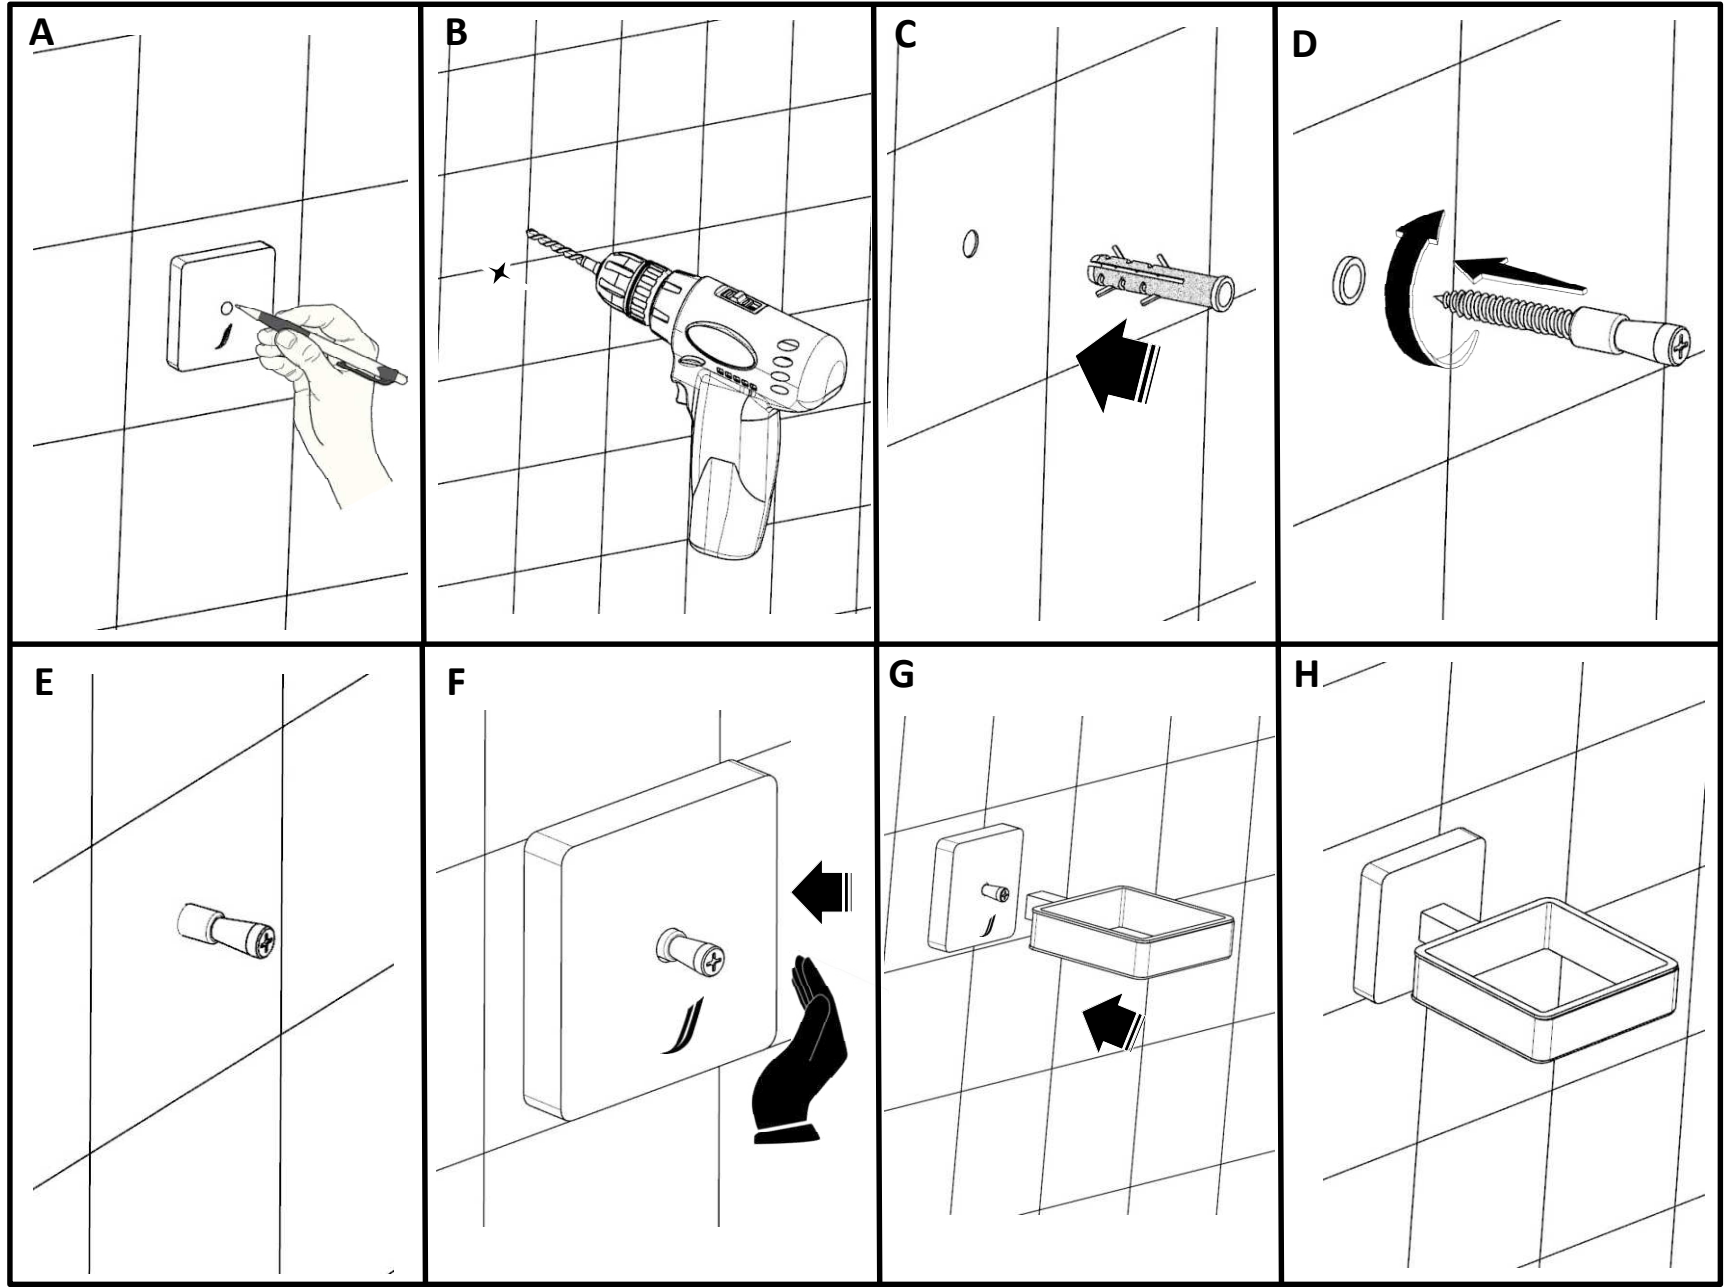

PRODUCT INFORMATION

AKP-35743P

W.C. Brush Holder

TECHNICAL DRAWING

HOW TO INSTALL

HOW TO INSTALL 

CLEANING INSTRUCTIONS