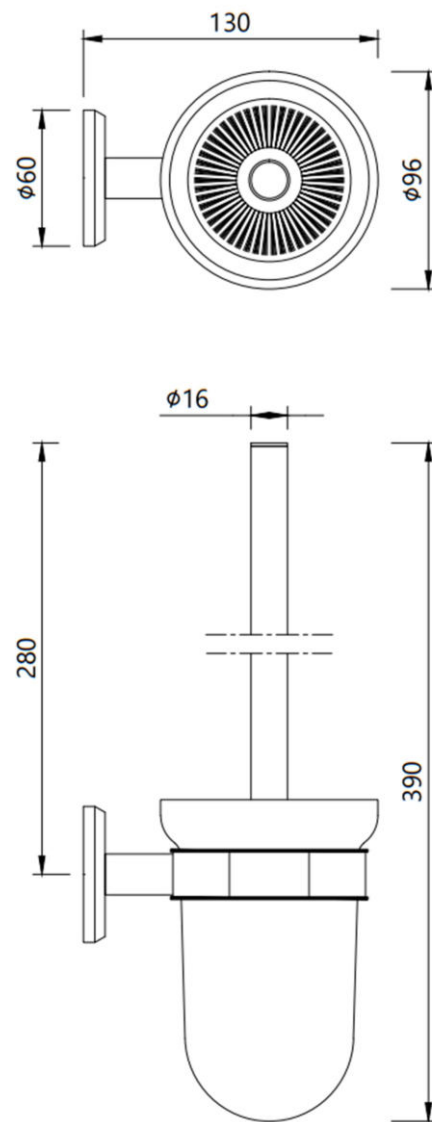

# PRODUCT INFORMATION

CPA-1143

W.C. Brush Holder

# TECHNICAL DRAWING