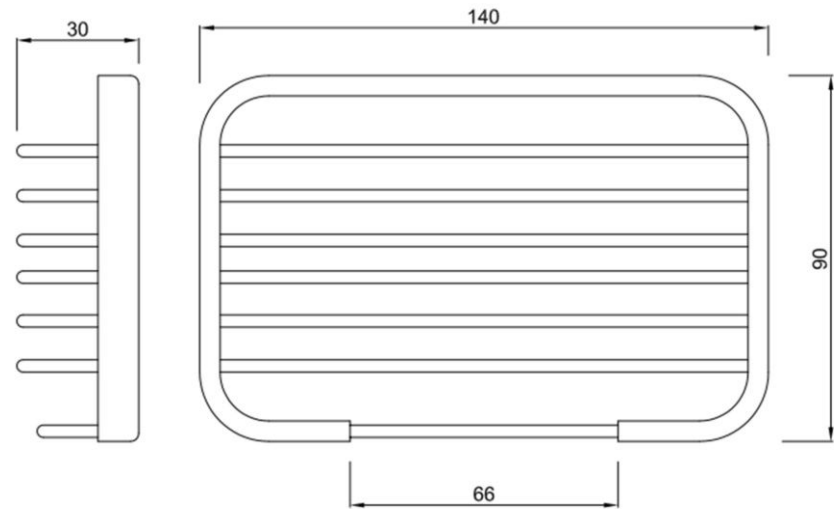

PRODUCT INFORMATION

ACN-1177N

Shower Basket Small

TECHNICAL DRAWING

HOW TO INSTALL

HOW TO INSTALL 

CLEANING INSTRUCTIONS