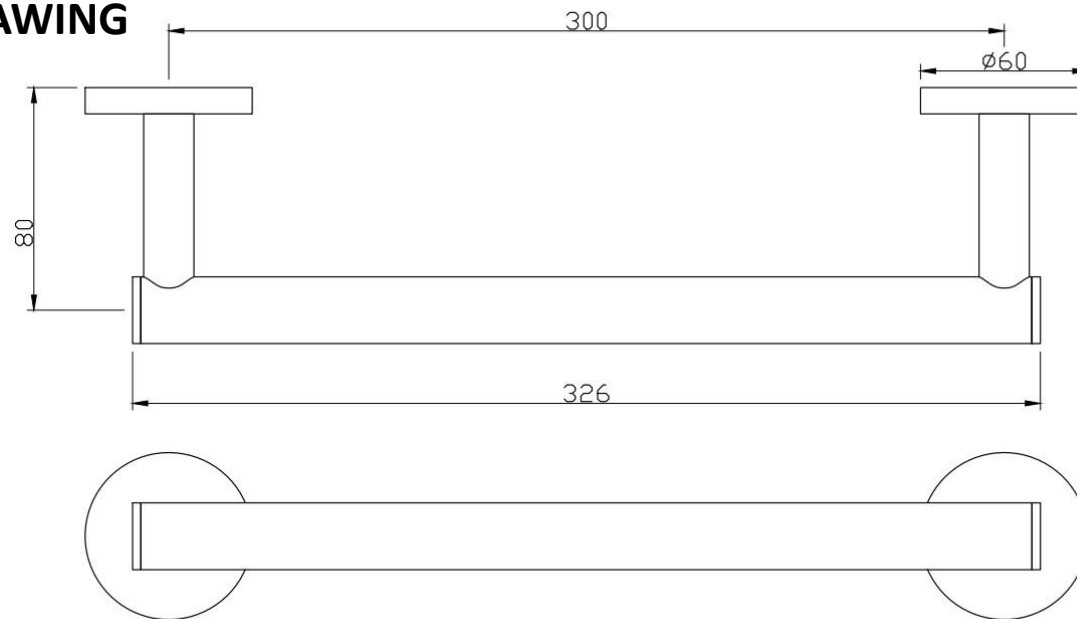

PRODUCT INFORMATION

ACN 1191N

Grab Bar 300mm Long, Stainless Steel

TECHNICAL DRAWING

HOW TO INSTALL 

CLEANING INSTRUCTIONS

 <p>A spray bottle labeled "LIQUID SOAP PH-5-7" is spraying a fine mist onto a showerhead mounted on a tiled wall.</p>	<p>Apply soft cotton cloth</p>  <p>A soft, light-colored cotton cloth is draped over a showerhead on a tiled wall.</p>	 <p>A spray bottle labeled "WATER" is spraying water onto a showerhead on a tiled wall.</p>
<p>Apply soft cotton cloth</p>  <p>A soft, light-colored cotton cloth is draped over a showerhead on a tiled wall.</p>	<p>✗ DON'T</p>  <p>A spray bottle labeled "POWDER SOAP" is spraying powder onto a showerhead on a tiled wall.</p>	<p>✗ DON'T Don't apply Scrub</p>  <p>A scrubbing pad is being used to scrub a showerhead on a tiled wall.</p>