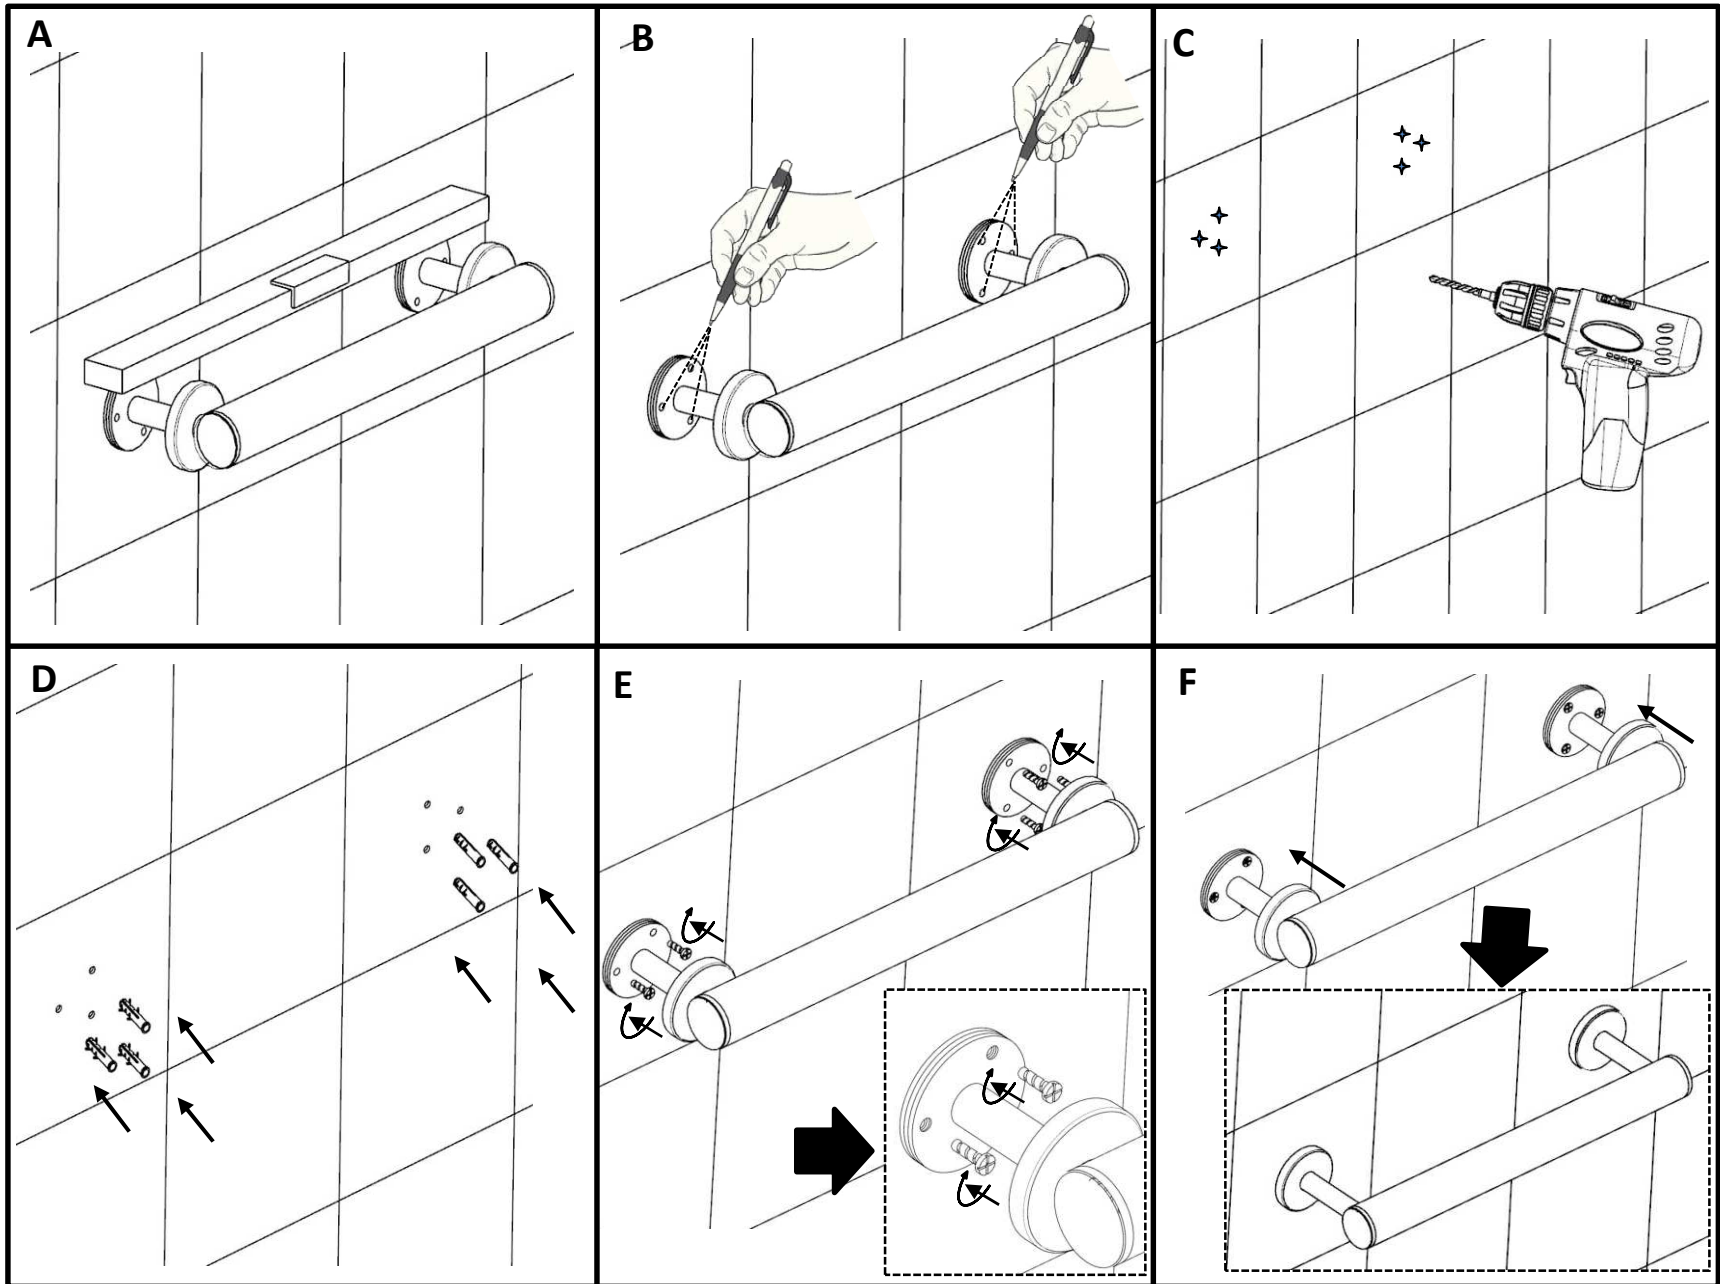

PRODUCT INFORMATION

ACN 1191N

Grab Bar 300mm Long, Stainless Steel

TECHNICAL DRAWING

HOW TO INSTALL 

CLEANING INSTRUCTIONS

 <p>A spray bottle labeled "LIQUID SOAP PH-5-7" is spraying a fine mist onto a showerhead mounted on a tiled wall.</p>	<p>Apply soft cotton cloth</p>  <p>A soft, light-colored cotton cloth is draped over a showerhead on a tiled wall.</p>	 <p>A spray bottle labeled "WATER" is spraying water onto a showerhead on a tiled wall.</p>
<p>Apply soft cotton cloth</p>  <p>A soft, light-colored cotton cloth is draped over a showerhead on a tiled wall.</p>	<p>✗ DON'T</p>  <p>A spray bottle labeled "POWDER SOAP" is spraying powder onto a showerhead on a tiled wall.</p>	<p>✗ DON'T Don't apply Scrub</p>  <p>A scrubbing pad is being used to scrub a showerhead on a tiled wall.</p>